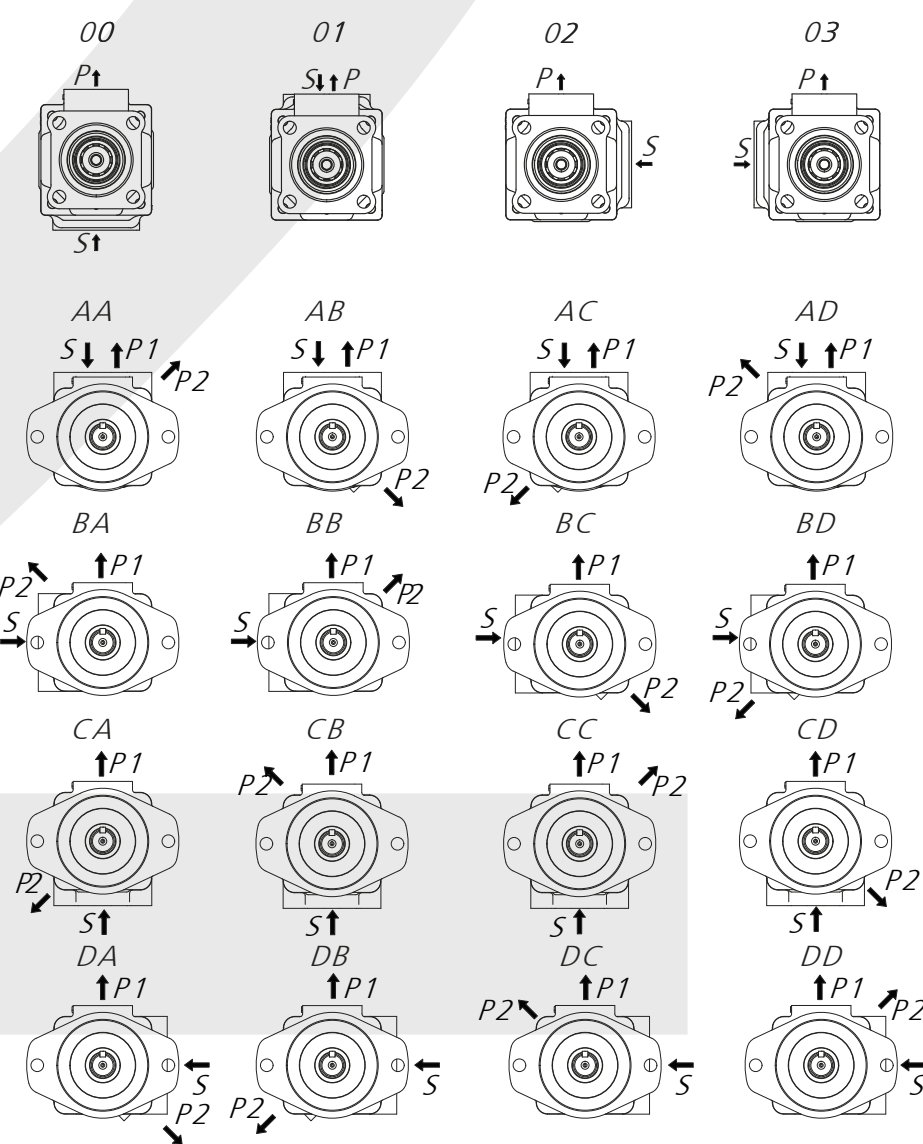

DT6/7 SINGLE VANE PUMPS

V* SINGLE VANE PUMPS

V* THRU DRIVE SINGLE VANE PUMPS

DT6GCC

DT6 TRIPLE VANE PUMPS

DT6CC • DT6DC • DT6EC

DT6ED
DT6GC
V* DOUBLE VANE PUMPS

M

MD4C

MH4D