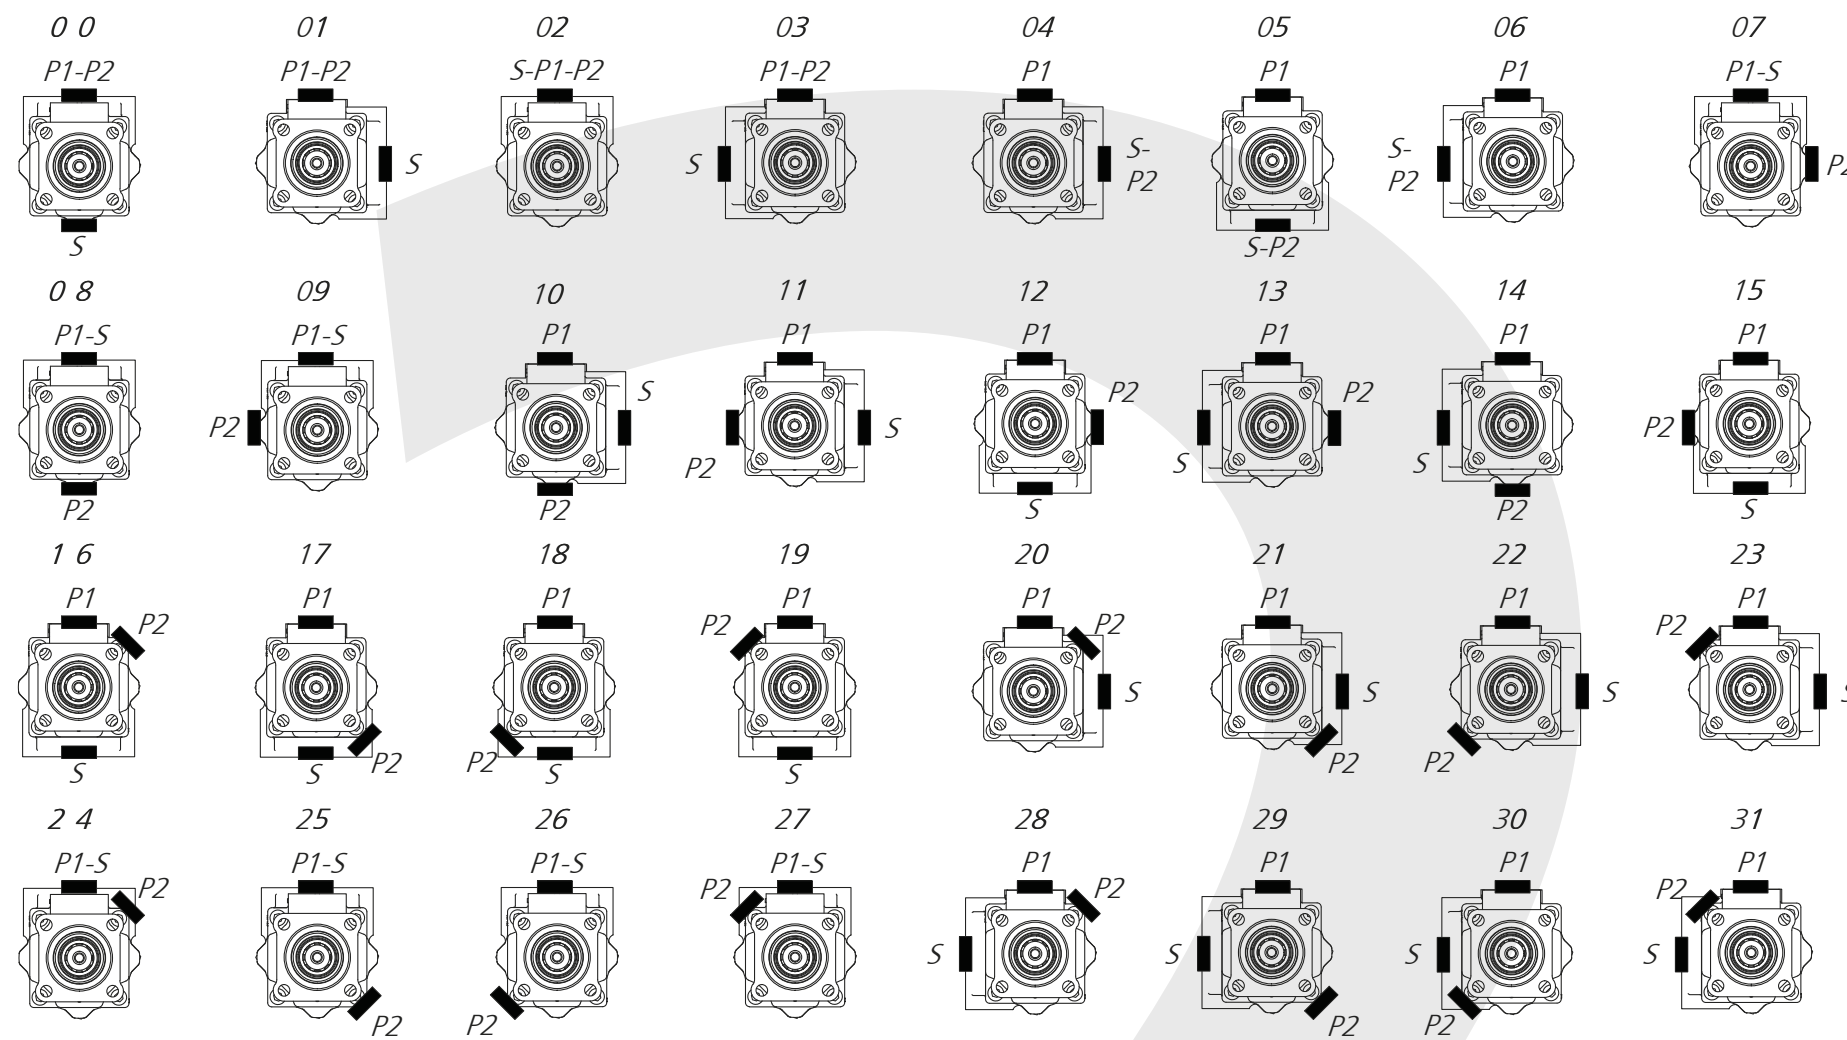

DT6/7 SINGLE VANE PUMPS

V* SINGLE VANE PUMPS

V* THRU DRIVE SINGLE VANE PUMPS

DT6GCC

DT6 TRIPLE VANE PUMPS

DT6CC • DT6DC • DT6EC

DT6ED
DT6GC
V* DOUBLE VANE PUMPS

M

MD4C

MH4D