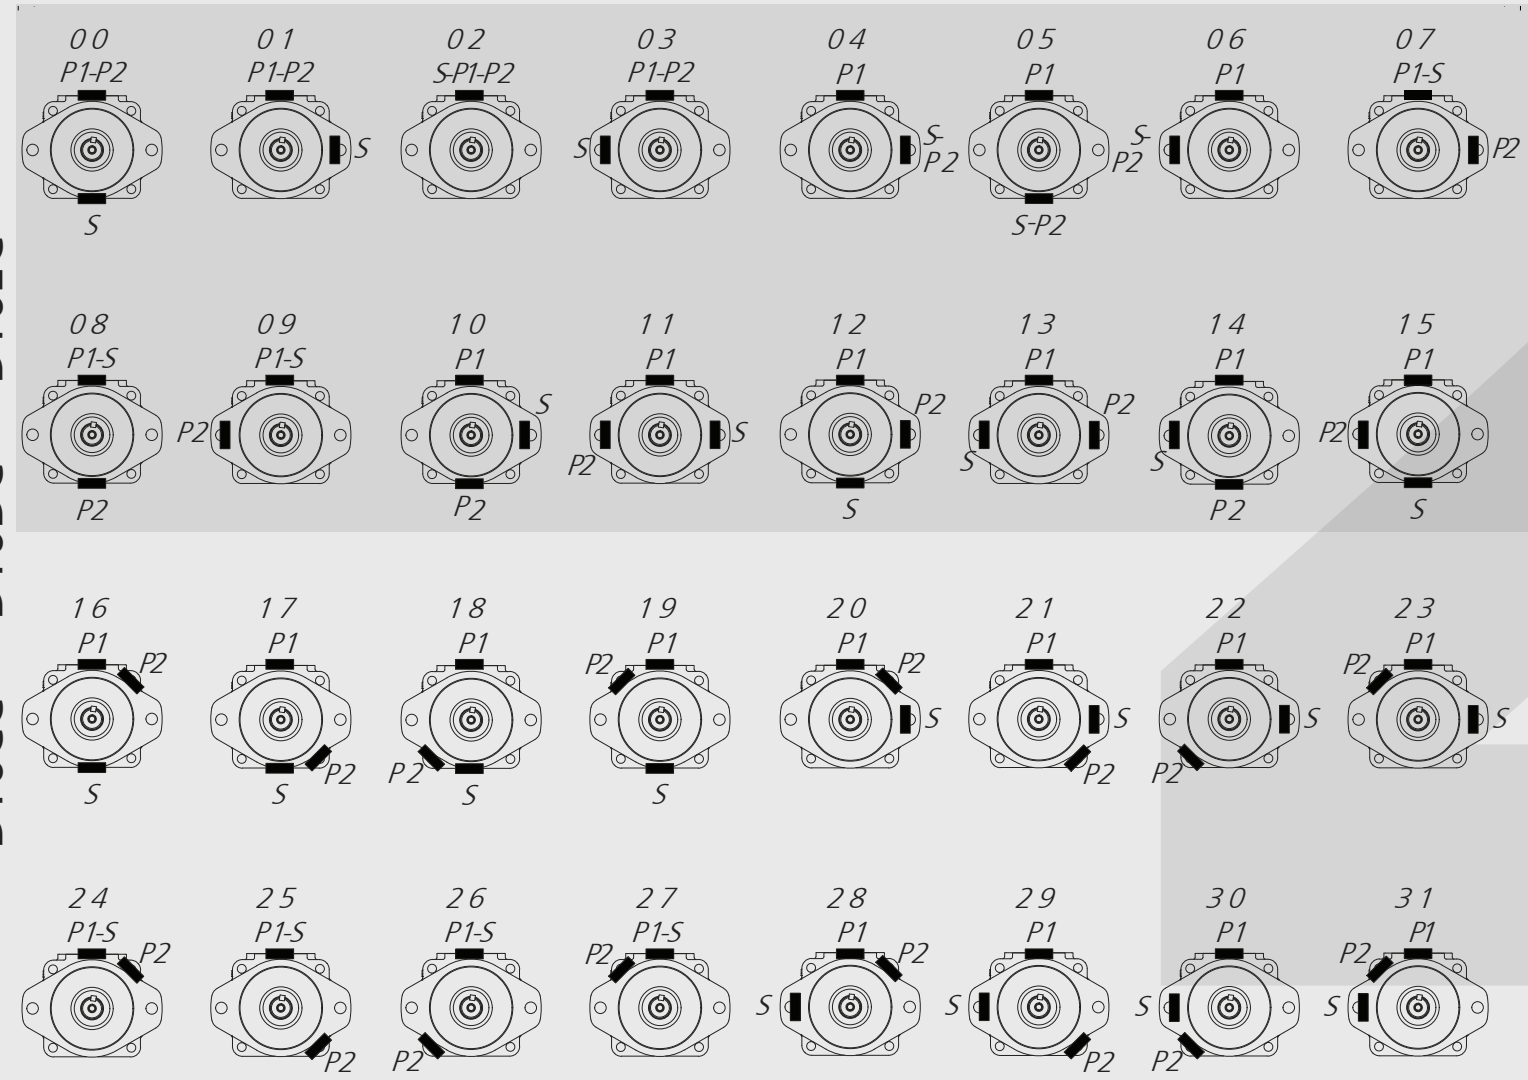

DT6/7 SINGLE VANE PUMPS

V* SINGLE VANE PUMPS

V* THRU DRIVE SINGLE VANE PUMPS

DT6GCC

DT6 TRIPLE VANE PUMPS

DT6CC • DT6DC • DT6EC

DT6ED
DT6GC
V* DOUBLE VANE PUMPS

M

MD4C

MH4D